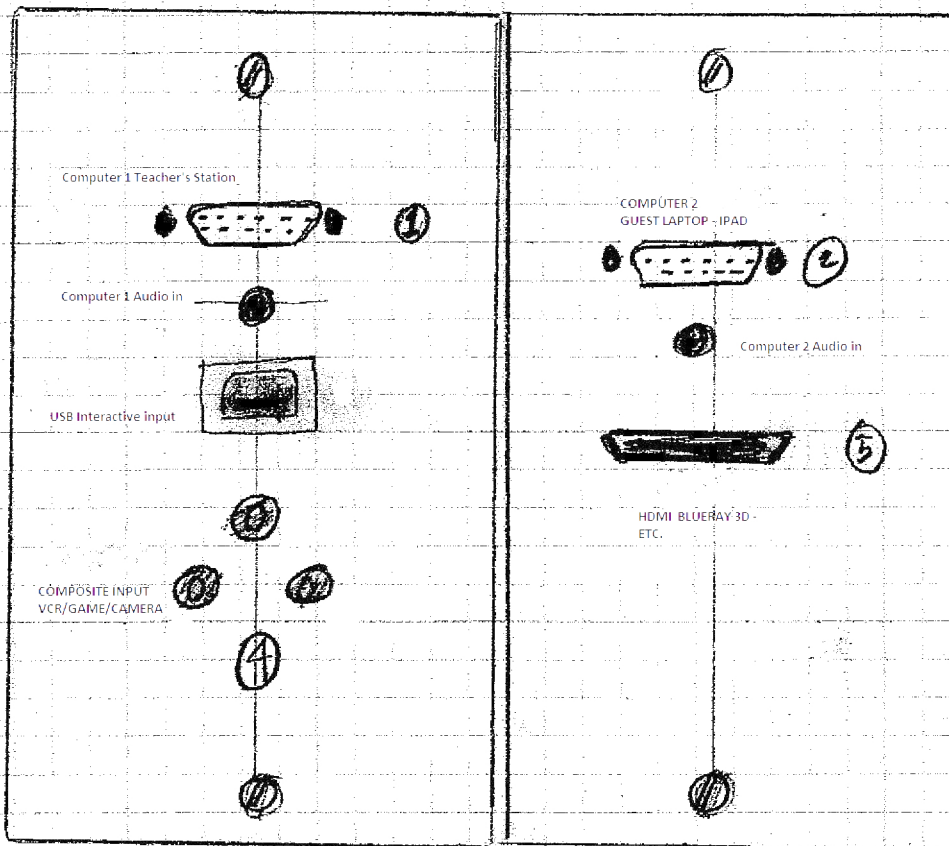

BRIGHT LINK
WALL PLATE
INTERFACE

1. COMPUTER 1 WITH AUDIO
2. COMPUTER 2 WITH AUDIO
3. USB 2 INTERACTIVE
4. COMPOSITE RCA 3 COLOR
5. HDMI

PURPOSE

TEACHER'S COMPUTER

GUEST'S LAPTOP

INTERACTIVE INTERFACE

VHS PLAYER - GAME - CAMCORDER

IPAD / BLUE RAY 3D EXPANSION

**All Locations
Dual Plate**