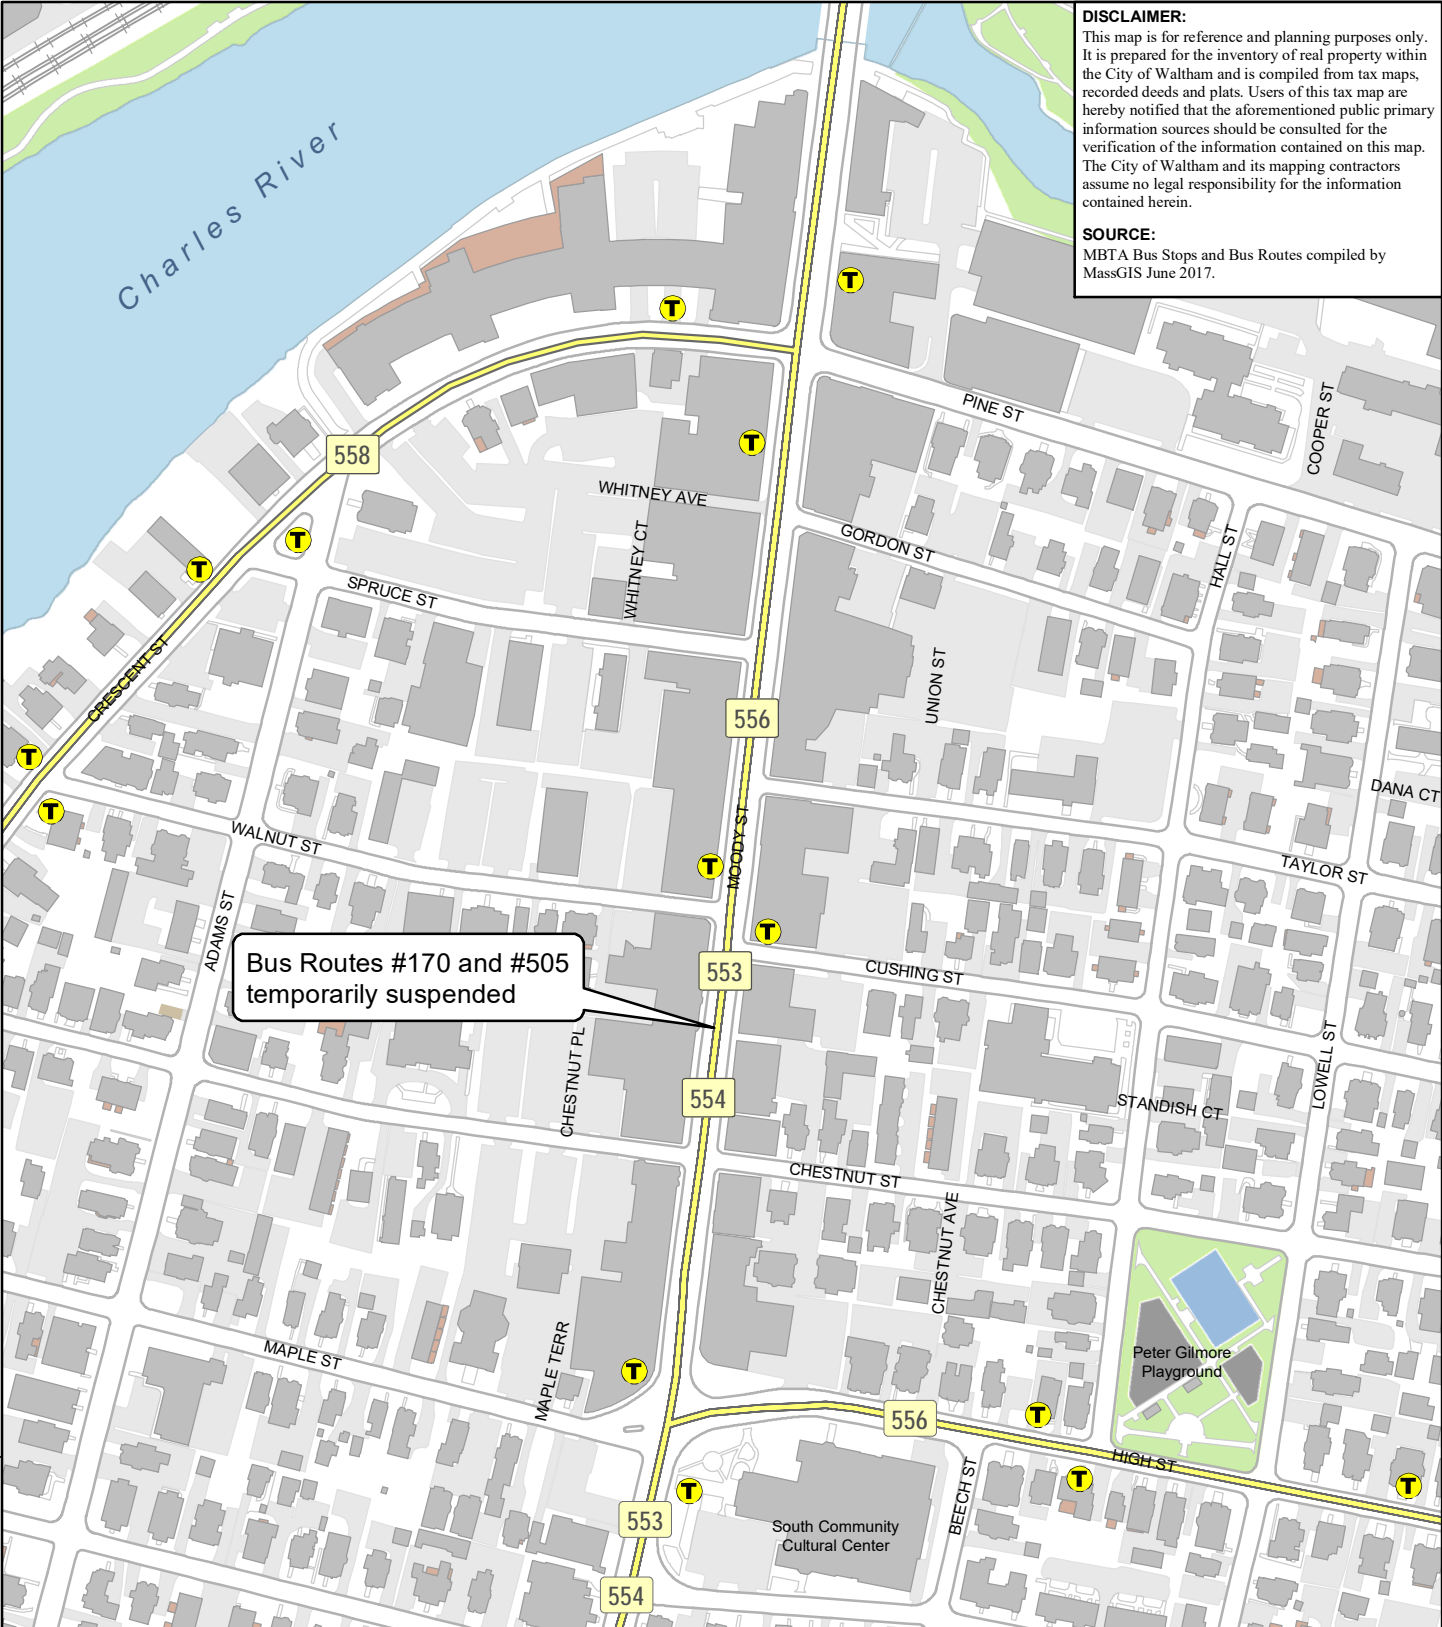

**DISCLAIMER:**  
 This map is for reference and planning purposes only. It is prepared for the inventory of real property within the City of Waltham and is compiled from tax maps, recorded deeds and plats. Users of this tax map are hereby notified that the aforementioned public primary information sources should be consulted for the verification of the information contained on this map. The City of Waltham and its mapping contractors assume no legal responsibility for the information contained herein.

**SOURCE:**  
 MBTA Bus Stops and Bus Routes compiled by MassGIS June 2017.

Bus Routes #170 and #505 temporarily suspended

**Legend**

-  MBTA Bus Stop as of December 3, 2020
-  MBTA Bus Routes

**MBTA BUS STOPS AND ROUTES AS OF DECEMBER 3, 2020**