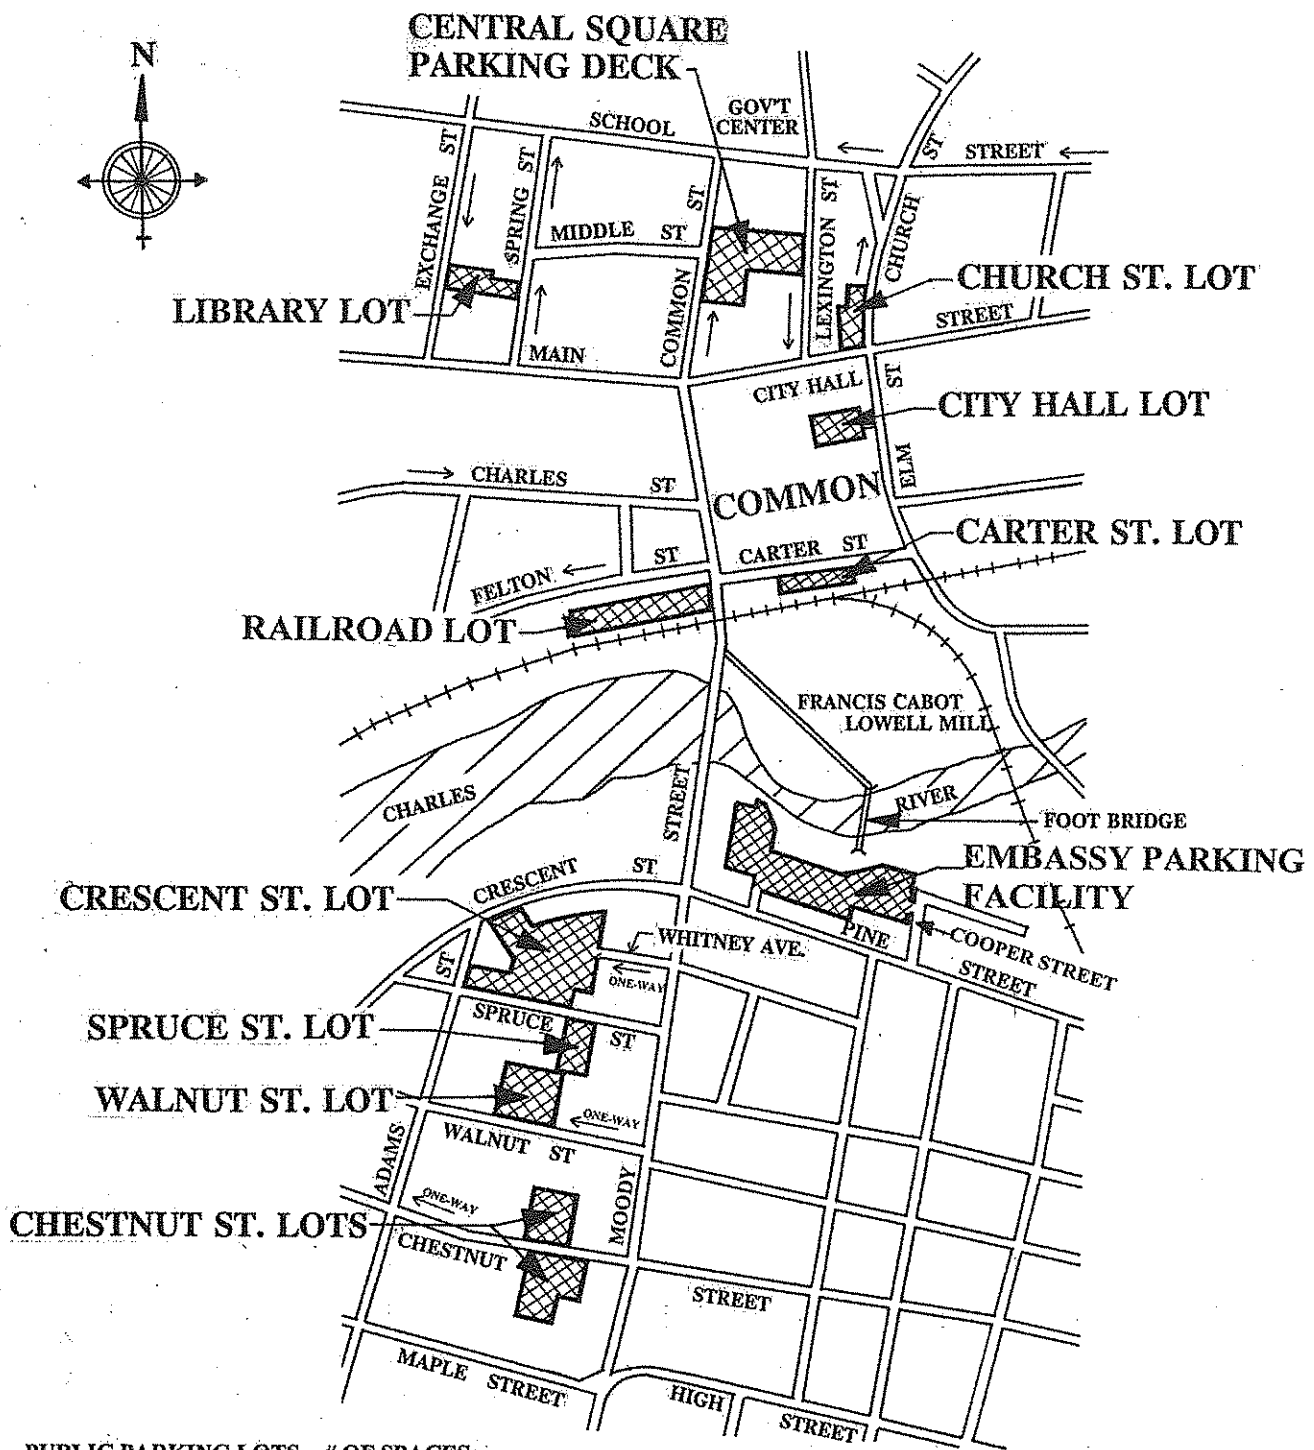

OFF-STREET PUBLIC PARKING IN WALTHAM

PUBLIC PARKING LOTS - # OF SPACES

CARTER STREET LOT	48
CENTRAL SQUARE PARKING DECK	256
CHESTNUT STREET LOT	117
CHURCH STREET LOT	20
CRESCENT STREET LOT	212
EMBASSY PARKING FACILITY	264
LIBRARY LOT	33
RAILROAD LOT	37
SPRUCE STREET LOT	34
WALNUT STREET LOT	54