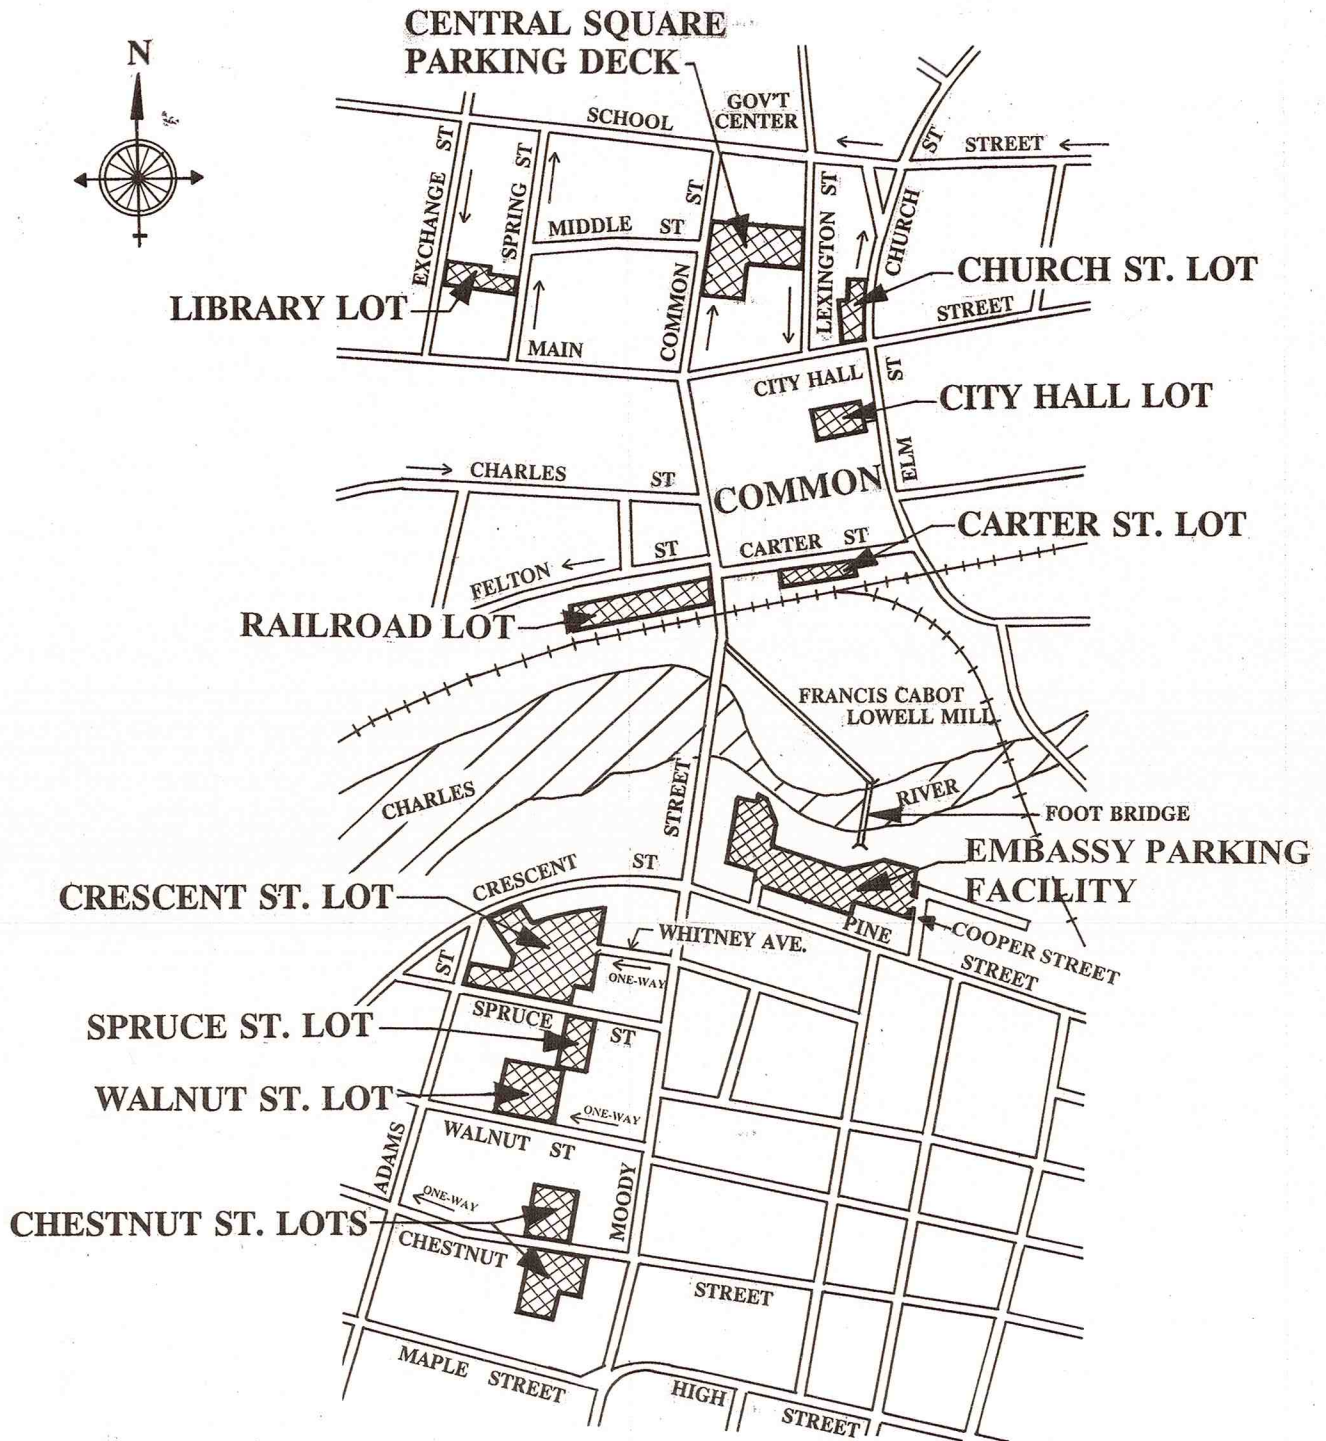

OFF-STREET PUBLIC PARKING IN WALTHAM

PUBLIC PARKING LOTS - SPACES + (HP spaces)

CARTER ST. LOT	45 (2)
CENTRAL SQUARE PARKING DECK	248 (7)
CHESTNUT ST. LOTS	113 (4)
CHURCH ST. LOT	19 (1)
CRESCENT ST. LOT	206 (6)
EMBASSY PARKING FACILITY	256 (8)
LIBRARY LOT	31 (2)
RAILROAD LOT	34 (2)
SPRUCE ST. LOT	30 (2)
WALNUT ST. LOT	54 (2)

WALTHAM TRAFFIC COMMISSION

PUBLIC PARKING AREAS

DRAWN BY: LMG DATE: 04/04/2011